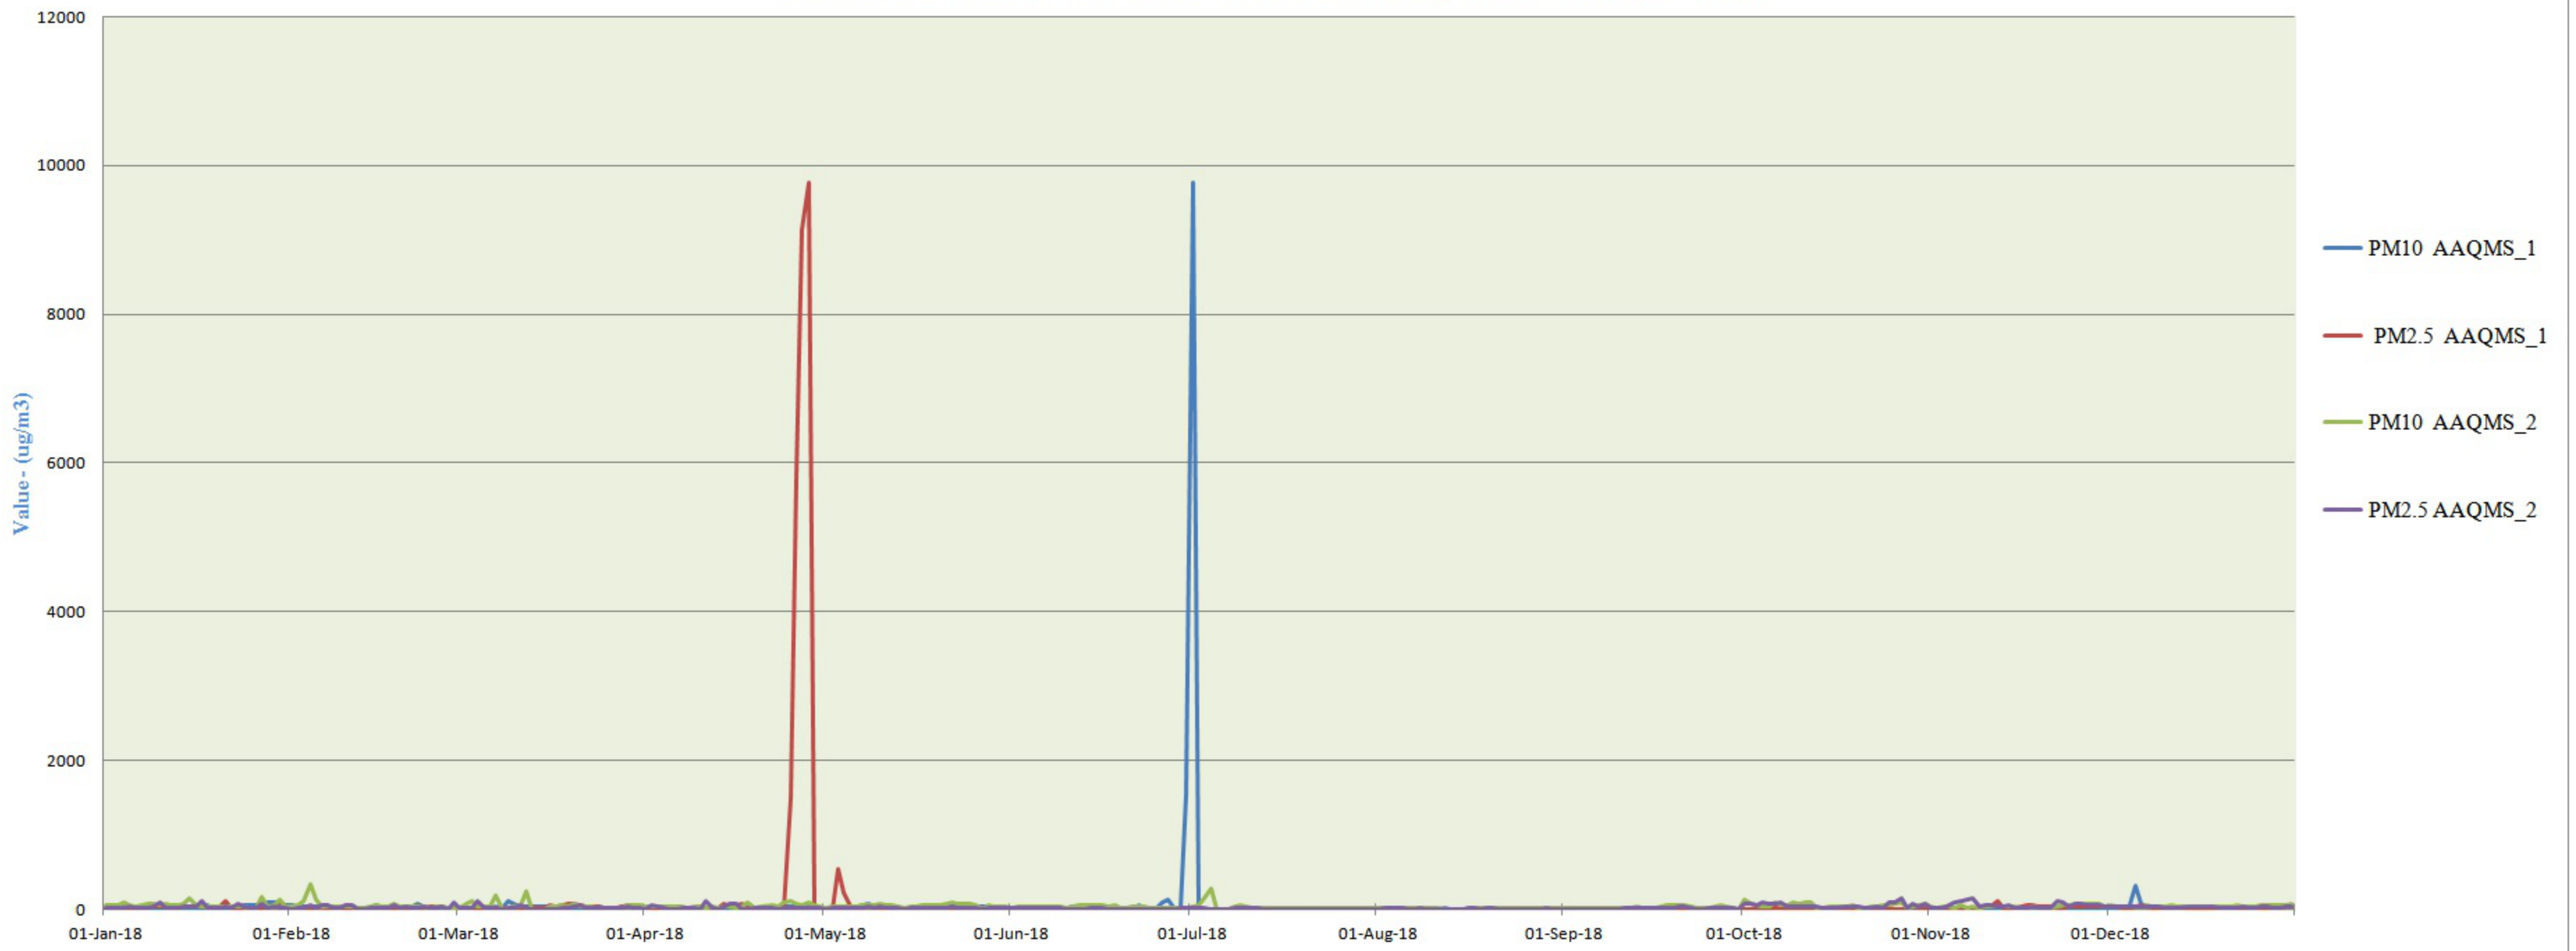

Annual Ambient Trend of PM from Bhilai Jaypee Cement Ltd - Satna

Annual Ambient Trend of Gaseous from Bhilai Jaypee Cement Ltd - Satna